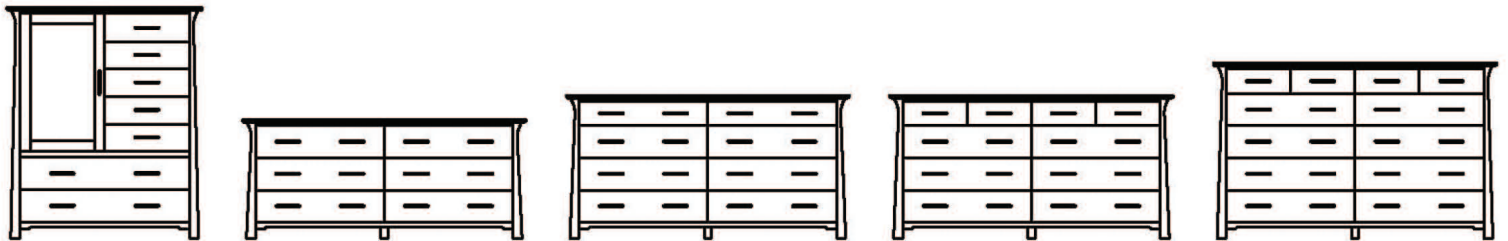

Made Local. Made For You. Made for Life .™

Seattle Showroom
 1201 Western Ave #100
 Seattle, WA 98101
 206-622-6474

Bellevue Showroom
 1028 116th Ave NE
 Bellevue, WA 98004
 425-974-8105

www.mckinnonfurniture.com | January 2016

SHINTO DRESSERS & NIGHTSTANDS

Base Woods: Cherry, Mahogany, Eastern Maple and Quarter-Sawn White Oak

<u>Dressers</u>	<u>Dimensions</u>	<u>Base</u>	<u>Walnut</u>
2-Drawer Armoire	37W x 23D x 76H	\$3,799	\$4,559
3-Drawer Armoire	43W x 23D x 76H	\$4,099	\$4,919
6-Drawer Lingerie Dresser	31W x 23D x 42H	\$3,119	\$3,743
4-Drawer Vertical Dresser	43W x 23D x 36H	\$3,119	\$3,743
5-Drawer Vertical Dresser	43W x 23D x 44H	\$3,429	\$4,115
6-Drawer Vertical Dresser	43W x 23D x 52H	\$3,739	\$4,487
7-Drawer Wardrobe	49W x 23D x 57-1/8H	\$4,599	\$5,519
6-Drawer Horizontal Dresser	71W x 23D x 29-3/4H	\$3,739	\$4,487
8-Drawer Horizontal Dresser	71W x 23D x 36H	\$4,299	\$5,159
10-Drawer Horizontal Dresser	71W x 23D x 36H	\$4,639	\$5,567
12-Drawer Horizontal Dresser	71W x 23D x 44H	\$5,499	\$6,599

<u>Nightstands</u>	<u>Dimensions</u>	<u>Base</u>	<u>Walnut</u>
Small-Open Nightstand	18W x 22D x 27H	\$999	\$1,199
Open Nightstand	22W x 22D x 27H	\$1,249	\$1,499
Enclosed Nightstand	22W x 22D x 27H	\$1,459	\$1,751
3-Drawer Nightstand	22-1/2W x 22-1/2D x 27H	\$2,269	\$2,723
3-Drawer Wide Nightstand	30W x 22-1/2D x 27H	\$2,329	\$2,795