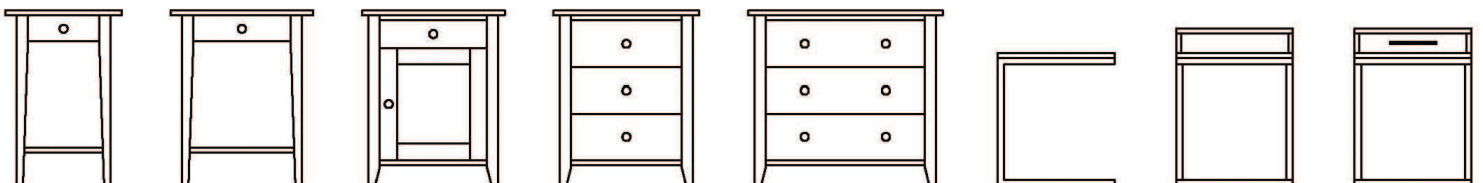

Made in the Northwest | Traditional Craftsmanship | Lasts a Lifetime | Custom Options | Sustainable Hardwoods | Locally Owned