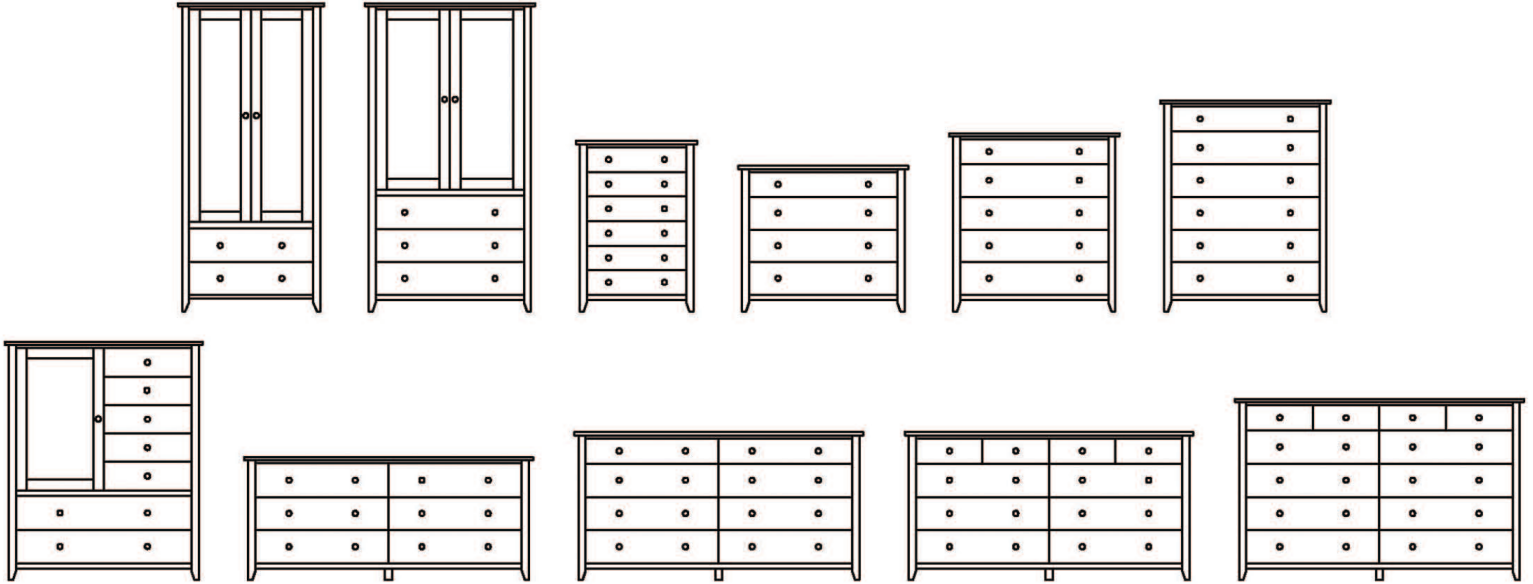

## PRAIRIE DRESSERS & NIGHTSTANDS

Base Woods: Cherry, Mahogany, Eastern Maple and Quarter-Sawn White Oak

| <u>Dressers</u>              | <u>Dimensions</u>       | <u>Base</u>    | <u>Walnut</u> |
|------------------------------|-------------------------|----------------|---------------|
| 2-Drawer Armoire             | 36W x 22-1/2D x 76H     | <b>\$3,539</b> | \$4,247       |
| 3-Drawer Armoire             | 42W x 22-1/2D x 76H     | <b>\$3,849</b> | \$4,619       |
| 6-Drawer Lingerie Dresser    | 30W x 22-1/2D x 42H     | <b>\$2,899</b> | \$3,479       |
| 4-Drawer Vertical Dresser    | 42W x 22-1/2D x 36H     | <b>\$2,899</b> | \$3,479       |
| 5-Drawer Vertical Dresser    | 42W x 22-1/2D x 44H     | <b>\$3,219</b> | \$3,863       |
| 6-Drawer Vertical Dresser    | 42W x 22-1/2D x 52H     | <b>\$3,539</b> | \$4,247       |
| 7-Drawer Wardrobe            | 48W x 22-1/2D x 57-1/8H | <b>\$4,469</b> | \$5,363       |
| 6-Drawer Horizontal Dresser  | 70W x 22-1/2D x 29-3/4H | <b>\$3,539</b> | \$4,247       |
| 8-Drawer Horizontal Dresser  | 70W x 22-1/2D x 36H     | <b>\$4,099</b> | \$4,919       |
| 10-Drawer Horizontal Dresser | 70W x 22-1/2D x 36H     | <b>\$4,429</b> | \$5,315       |
| 12-Drawer Horizontal Dresser | 70W x 22-1/2D x 44H     | <b>\$5,299</b> | \$6,359       |