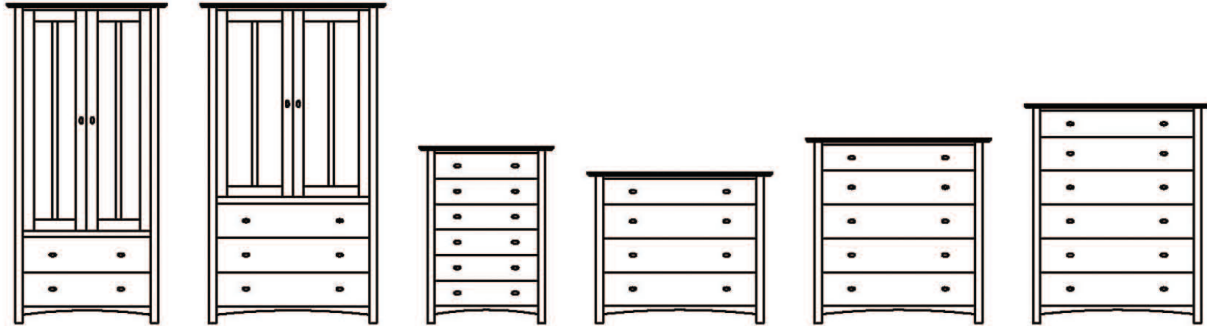

Made Local. Made For You. Made for Life.™

Seattle Showroom
 1201 Western Ave #100
 Seattle, WA 98101
 206-622-6474

Bellevue Showroom
 1028 116th Ave NE
 Bellevue, WA 98004
 425-974-8105

www.mckinnonfurniture.com | January 2016

MACKINTOSH DRESSERS & NIGHTSTANDS

Base Woods: Cherry, Mahogany, Eastern Maple and Quarter-Sawn White Oak

<u>Dressers</u>	<u>Dimensions</u>	<u>Base</u>	<u>Walnut</u>
2-Drawer Armoire	38W x 23-1/2D x 76H	\$3,539	\$4,247
3-Drawer Armoire	44W x 23-1/2D x 76H	\$3,849	\$4,619
6-Drawer Lingerie Dresser	32W x 23-1/2D x 42H	\$2,899	\$3,479
4-Drawer Vertical Dresser	44W x 23-1/2D x 36H	\$2,899	\$3,479
5-Drawer Vertical Dresser	44W x 23-1/2D x 44H	\$3,219	\$3,863
6-Drawer Vertical Dresser	44W x 23-1/2D x 52H	\$3,539	\$4,247
7-Drawer Wardrobe	50W x 23-1/2D x 57-1/8H	\$4,469	\$5,363
6-Drawer Horizontal Dresser	72W x 23-1/2D x 29-3/4H	\$3,539	\$4,247
8-Drawer Horizontal Dresser	72W x 23-1/2D x 36H	\$4,099	\$4,919
10-Drawer Horizontal Dresser	72W x 23-1/2D x 36H	\$4,429	\$5,315
12-Drawer Horizontal Dresser	72W x 23-1/2D x 44H	\$5,299	\$6,359

<u>Nightstands</u>	<u>Dimensions</u>	<u>Base</u>	<u>Walnut</u>
Small-Open Nightstand	20W x 24D x 27H	\$829	\$995
Open Nightstand	24W x 24D x 27H	\$1,039	\$1,247
Enclosed Nightstand	24W x 24D x 27H	\$1,349	\$1,619
3-Drawer Nightstand	24W x 23-1/2D x 27H	\$2,059	\$2,471
3-Drawer Wide Nightstand	32W x 23-1/2D x 27H	\$2,119	\$2,543
C-Nightstand w/Wood Top	20W x 18D x 20-1/4H	\$899	\$949
C-Nightstand w/Cubby	20W x 18D x 25H	\$949	\$999
C-Nightstand w/Drawer	20W x 18D x 25H	\$999	\$1,049