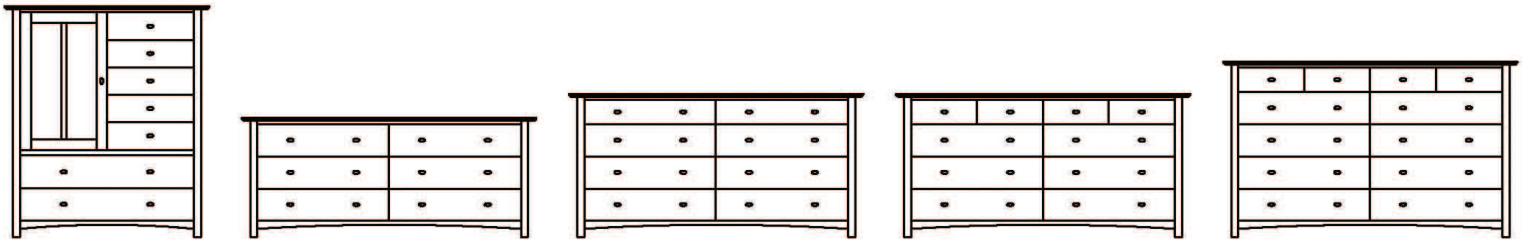

Made Local. Made For You. Made for Life.™

Seattle Showroom
 1201 Western Ave #100
 Seattle, WA 98101
 206-622-6474

Bellevue Showroom
 1028 116th Ave NE
 Bellevue, WA 98004
 425-974-8105

www.mckinnonfurniture.com | January 2016

MACKINTOSH DRESSERS & NIGHTSTANDS

Base Woods: Cherry, Mahogany, Eastern Maple and Quarter-Sawn White Oak

<u>Dressers</u>	<u>Dimensions</u>	<u>Base</u>	<u>Walnut</u>
2-Drawer Armoire	38W x 23-1/2D x 76H	\$3,539	\$4,247
3-Drawer Armoire	44W x 23-1/2D x 76H	\$3,849	\$4,619
6-Drawer Lingerie Dresser	32W x 23-1/2D x 42H	\$2,899	\$3,479
4-Drawer Vertical Dresser	44W x 23-1/2D x 36H	\$2,899	\$3,479
5-Drawer Vertical Dresser	44W x 23-1/2D x 44H	\$3,219	\$3,863
6-Drawer Vertical Dresser	44W x 23-1/2D x 52H	\$3,539	\$4,247
7-Drawer Wardrobe	50W x 23-1/2D x 57-1/8H	\$4,469	\$5,363
6-Drawer Horizontal Dresser	72W x 23-1/2D x 29-3/4H	\$3,539	\$4,247
8-Drawer Horizontal Dresser	72W x 23-1/2D x 36H	\$4,099	\$4,919
10-Drawer Horizontal Dresser	72W x 23-1/2D x 36H	\$4,429	\$5,315
12-Drawer Horizontal Dresser	72W x 23-1/2D x 44H	\$5,299	\$6,359

<u>Nightstands</u>	<u>Dimensions</u>	<u>Base</u>	<u>Walnut</u>
Small-Open Nightstand	20W x 24D x 27H	\$829	\$995
Open Nightstand	24W x 24D x 27H	\$1,039	\$1,247
Enclosed Nightstand	24W x 24D x 27H	\$1,349	\$1,619
3-Drawer Nightstand	24W x 23-1/2D x 27H	\$2,059	\$2,471
3-Drawer Wide Nightstand	32W x 23-1/2D x 27H	\$2,119	\$2,543
C-Nightstand w/Wood Top	20W x 18D x 20-1/4H	\$899	\$949
C-Nightstand w/Cubby	20W x 18D x 25H	\$949	\$999
C-Nightstand w/Drawer	20W x 18D x 25H	\$999	\$1,049