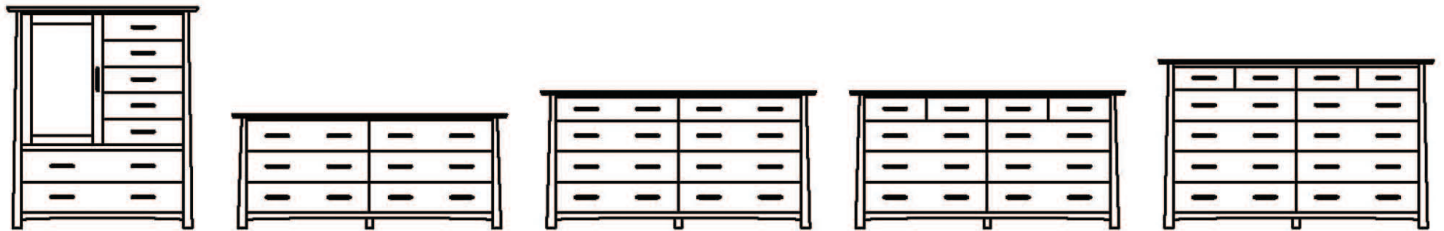

Made Local. Made For You. Made for Life .™

Seattle Showroom
 1201 Western Ave #100
 Seattle, WA 98101
 206-622-6474

Bellevue Showroom
 1028 116th Ave NE
 Bellevue, WA 98004
 425-974-8105

www.mckinnonfurniture.com | January 2016

KYOTO DRESSERS & NIGHTSTANDS

Base Woods: Cherry, Mahogany, Eastern Maple and Quarter-Sawn White Oak

| <u>Dressers</u> | <u>Dimensions</u> | <u>Base</u> | <u>Walnut</u> |
|------------------------------|-------------------------|----------------|---------------|
| 2-Drawer Armoire | 38W x 23-1/2D x 76H | \$3,879 | \$4,655 |
| 3-Drawer Armoire | 44W x 23-1/2D x 76H | \$4,179 | \$5,015 |
| 6-Drawer Lingerie Dresser | 32W x 23-1/2D x 42H | \$3,119 | \$3,743 |
| 4-Drawer Vertical Dresser | 44W x 23-1/2D x 36H | \$3,119 | \$3,743 |
| 5-Drawer Vertical Dresser | 44W x 23-1/2D x 44H | \$3,429 | \$4,115 |
| 6-Drawer Vertical Dresser | 44W x 23-1/2D x 52H | \$3,739 | \$4,487 |
| 7-Drawer Wardrobe | 50W x 23-1/2D x 57-1/8H | \$4,599 | \$5,519 |
| 6-Drawer Horizontal Dresser | 72W x 23-1/2D x 29-3/4H | \$3,739 | \$4,487 |
| 8-Drawer Horizontal Dresser | 72W x 23-1/2D x 36H | \$4,299 | \$5,159 |
| 10-Drawer Horizontal Dresser | 72W x 23-1/2D x 36H | \$4,639 | \$5,567 |
| 12-Drawer Horizontal Dresser | 72W x 23-1/2D x 44H | \$5,499 | \$6,599 |

| <u>Nightstands</u> | <u>Dimensions</u> | <u>Base</u> | <u>Walnut</u> |
|--------------------------|---------------------|----------------|---------------|
| Small-Open Nightstand | 18W x 22D x 27H | \$999 | \$1,199 |
| Open Nightstand | 22W x 22D x 27H | \$1,249 | \$1,499 |
| Enclosed Nightstand | 24W x 24D x 27H | \$1,459 | \$1,751 |
| 3-Drawer Nightstand | 24W x 23-1/2D x 27H | \$2,269 | \$2,723 |
| 3-Drawer Wide Nightstand | 32W x 23-1/2D x 27H | \$2,329 | \$2,795 |