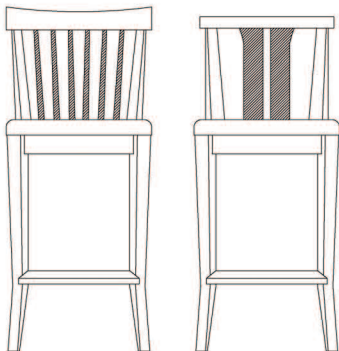

<u>Item</u>	<u>Width</u>	<u>Depth</u>	<u>Seat</u>	<u>Cherry</u>			<u>Figured</u>		
				<u>Mahogany</u>	<u>Oak</u>	<u>Maple</u>	<u>Maple</u>	<u>Walnut</u>	<u>Bubinga</u>
Pacific Barchair (left)	19"	20-1/4"	25" to 30"	$999	$1,049	$1,069	$1,099	$1,199	$1,299
Kyoto Barchair (right)			25" to 30"	$999	$1,049	$1,069	$1,099	$1,199	$1,299

Barchairs include a fabric covered seat from a pre-selection of a dozen fabric options.

Barchairs may be ordered with a leather seat (+$200) or a wood seat (+$150).

Custom seat height available 30" to 36", please add $70 per barstool.